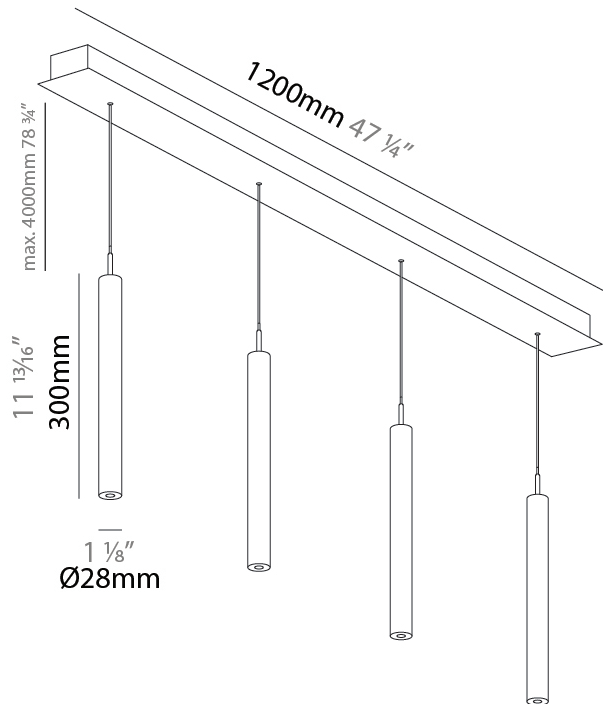

GENERAL

Series: G-Mini Channel
Subseries: G-Mini Channel Hangover
Partner: Prolicht
Division: Architectural
Installation: Suspension
Product Type: Clusters
Mounting Location: Ceiling
Light Distribution: Direct

PHYSICAL

Shape: Cylinder
Diameter (mm): 28
Diameter (in): 1 1/8"
Length (mm): 1200
Length (in): 47 1/4"
Height (mm): 300
Height (in): 11 13/16"

Diffuser: Shine Ring - NOR / OPL / YEL / ORA / RED / BLU / GRN
Fixture Finish: SSR / BKV / CWI / CRY / HAB / UFT / ITA / RUA / FTG / MYG / LOD / PUS / FRO / FUP / KIA / POP / BLS / SPG / MEY / GOH / CHC / COM / ABZ / JAG / OBR / MOS / ROR
Accent Finish: NOF / COP / MIR / SSS
Fixture Material: Extruded Aluminum / Steel
Cable Details: 2000mm/78 3/4" / 4000mm/157 1/2" - Cable, Black, Green, Orange, Red, White

ELECTRICAL

Lamp Type: LED (Zhaga Standard)
Input Wattage (W): 26
Total Output Wattage (W): 23.7
Dimming: Tri-Mode (Non-Dimming and Phase Dimming (120Vac only) and 0-10V Dimming)
Driver Included: Yes
Driver Location: Integrated
Driver Type: Constant Current - Universal
Driver Class: Class 2
Input Voltage (V): 120 - 277

LED

Color Temperature (°K): 2700 / 3000 / 3500 / 4000
Max. Delivered Lumen (lm): 1557 / 1421 / 1499 / 1450
Nominal Lumen (lm): 1840 / 1949 / 2057 / 2112
CRI: >90 CRI
Lamp Life (hrs): 50000

OPTICAL

Beam Angle: 32 / 58

RATINGS AND CERTIFICATIONS

Certified By: Certified for North American Standards
IP rating: IP20