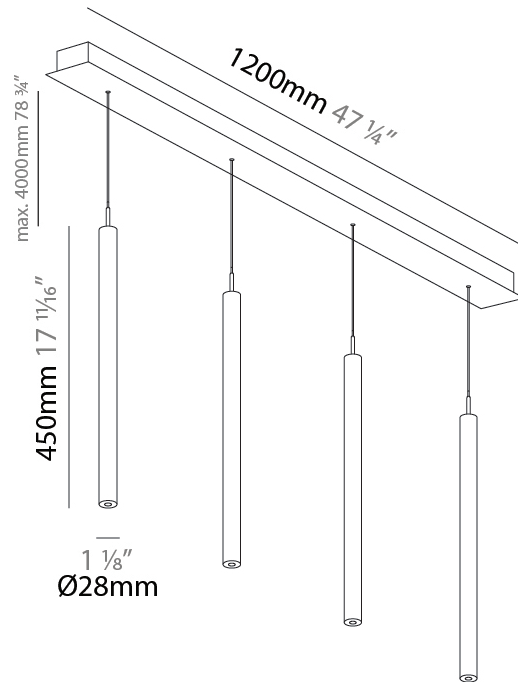

GENERAL

Series: G-Mini Channel
Subseries: G-Mini Channel Hangover
Partner: Prolicht
Division: Architectural
Installation: Suspension
Product Type: Clusters
Mounting Location: Ceiling
Light Distribution: Direct

PHYSICAL

Shape: Cylinder
Diameter (mm): 28
Diameter (in): 1 1/8"
Length (mm): 1200
Length (in): 47 1/4"
Height (mm): 450
Height (in): 17 11/16"

Diffuser: Shine Ring - NOR / OPL / YEL / ORA / RED / BLU / GRN
Fixture Finish: SSR / BKV / CWI / CRY / HAB / UFT / ITA / RUA / FTG / MYG / LOD / PUS / FRO / FUP / KIA / POP / BLS / SPG / MEY / GOH / CHC / COM / ABZ / JAG / OBR / MOS / ROR
Accent Finish: NOF / COP / MIR / SSS
Fixture Material: Extruded Aluminum / Steel
Cable Details: 2000mm/78 3/4" / 4000mm/157 1/2" - Cable, Black, Green, Orange, Red, White

ELECTRICAL

Lamp Type: LED (Zhaga Standard)
Input Wattage (W): 26
Total Output Wattage (W): 23.7
Dimming: Tri-Mode (Non-Dimming and Phase Dimming (120Vac only) and 0-10V Dimming)
Driver Included: Yes
Driver Location: Integrated
Driver Type: Constant Current - Universal
Driver Class: Class 2
Input Voltage (V): 120 - 277

LED

Color Temperature (°K): 2700 / 3000 / 3500 / 4000
Max. Delivered Lumen (lm): 1557 / 1421 / 1499 / 1450
Nominal Lumen (lm): 1840 / 1949 / 2057 / 2112
CRI: >90 CRI
Lamp Life (hrs): 50000

OPTICAL

Beam Angle: 32 / 58

RATINGS AND CERTIFICATIONS

Certified By: Certified for North American Standards
IP rating: IP20