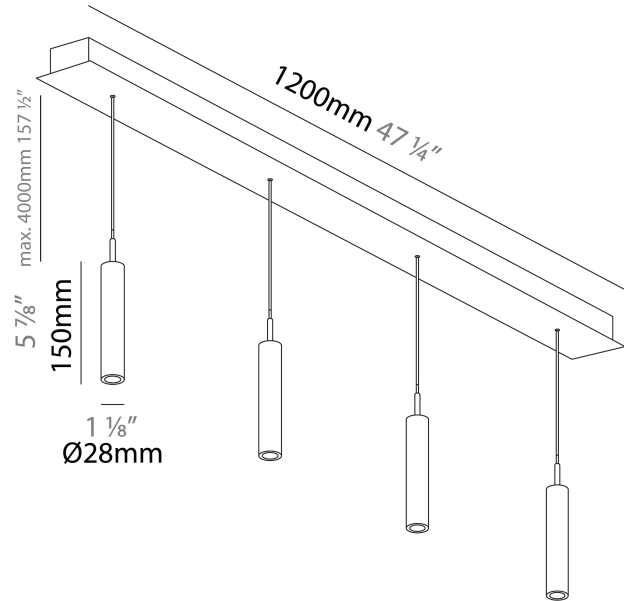

GENERAL

Series: G-Mini Channel
Subseries: G-Mini Channel Hangover
Partner: Prolicht
Division: Architectural
Installation: Suspension
Product Type: Clusters
Mounting Location: Ceiling
Light Distribution: Direct

PHYSICAL

Shape: Cylinder
Diameter (mm): 28
Diameter (in): 1 1/8
Length (mm): 1200
Length (in): 47 1/4
Height (mm): 150
Height (in): 5 7/8

Diffuser: Shine Ring - NOR / OPL / YEL / ORA / RED / BLU / GRN
Fixture Finish: SSR / BKV / CWI / CRY / HAB / UFT / ITA / RUA / FTG / MYG / LOD / PUS / FRO / FUP / KIA / POP / BLS / SPG / MEY / GOH / CHC / COM / ABZ / JAG / OBR / MOS / ROR
Accent Finish: NOF / COP / MIR / SSS
Fixture Material: Extruded Aluminum / Steel
Cable Details: 2000mm/78 3/4" / 4000mm/157 1/2" - Cable, Black, Green, Orange, Red, White

ELECTRICAL

Lamp Type: LED (Zhaga Standard)
Input Wattage (W): 26
Total Output Wattage (W): 23.7
Dimming: Tri-Mode (Non-Dimming and Phase Dimming (120Vac only) and 0-10V Dimming)
Driver Included: Yes
Driver Location: Integrated
Driver Type: Constant Current - Universal
Driver Class: Class 2
Input Voltage (V): 120 - 277

LED

Color Temperature (°K): 2700 / 3000 / 3500 / 4000
Max. Delivered Lumen (lm): 1557 / 1421 / 1499 / 1450
Nominal Lumen (lm): 1840 / 1949 / 2057 / 2112
CRI: >90 CRI
Lamp Life (hrs): 50000

OPTICAL

Beam Angle: 32 / 58

RATINGS AND CERTIFICATIONS

Certified By: Certified for North American Standards
IP rating: IP20